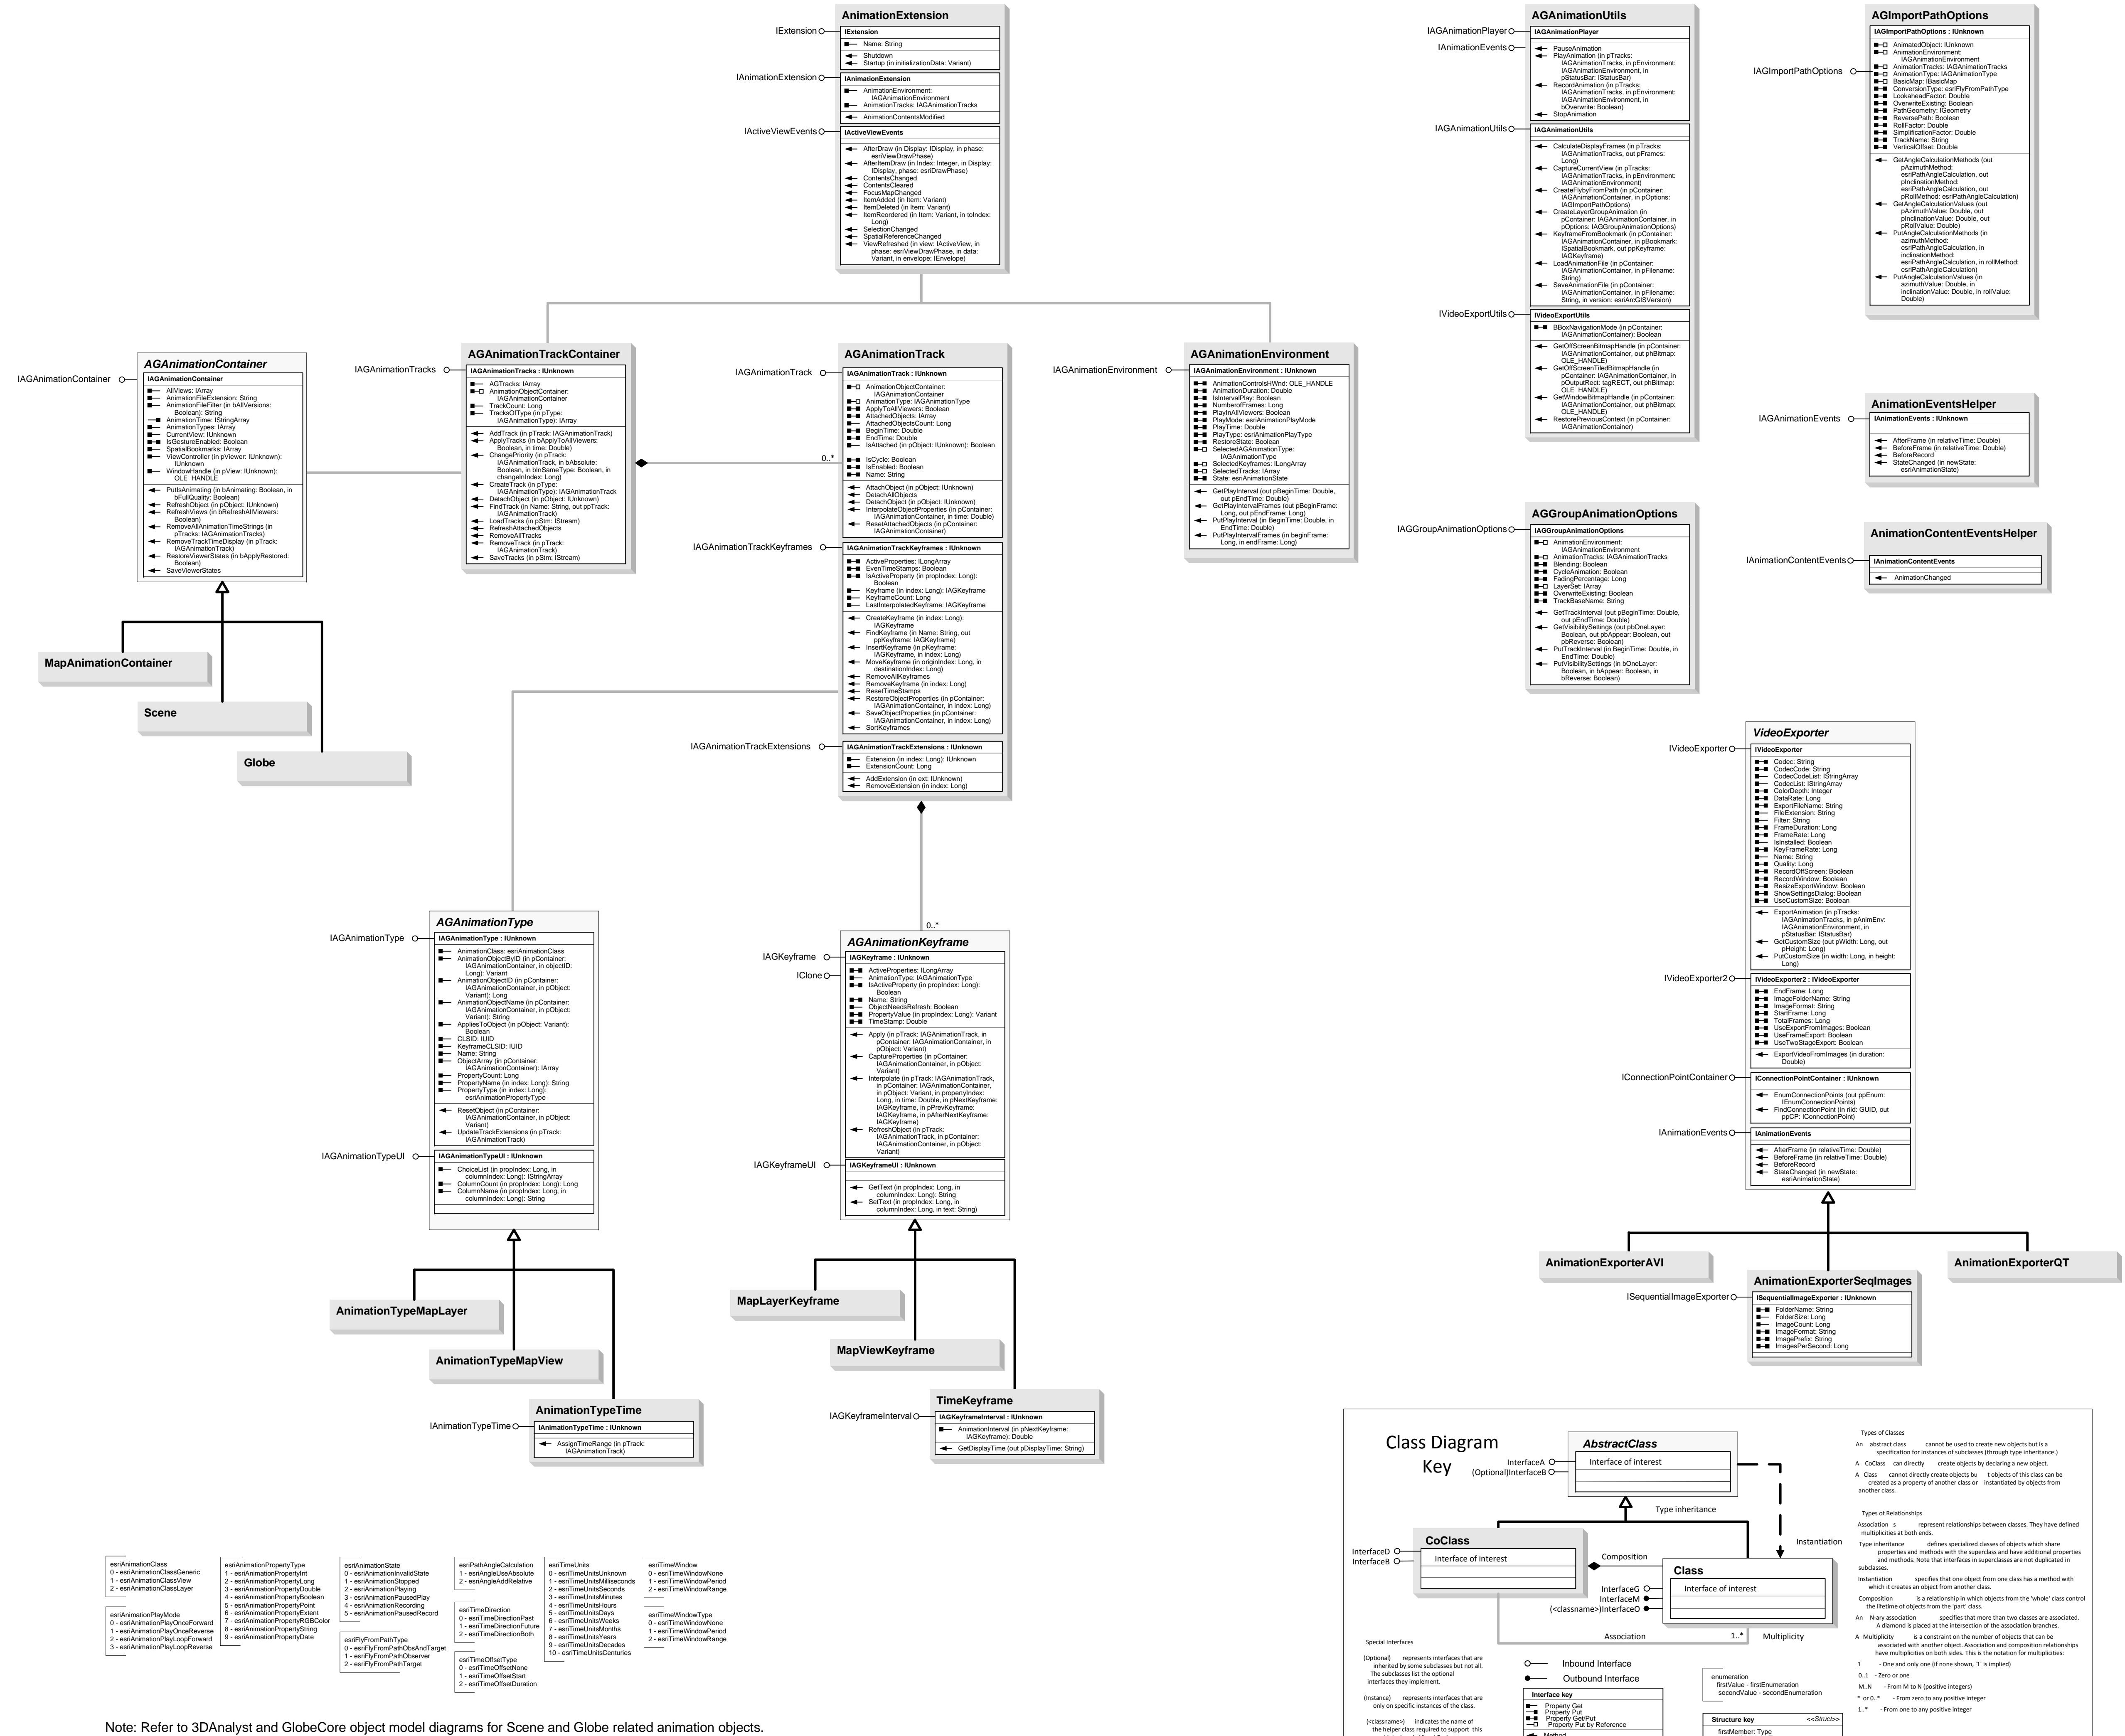

Animation Object Model

Esri® ArcGIS® 10.3.1

Note: Refer to 3DAnalyst and GlobeCore object model diagrams for Scene and Globe related animation objects.
3DAnalyst object model: Scene, AnimationTrack, Bookmark3D, LayerKeyframe, SceneKeyframe.
GlobeCore object model: Globe, GlobeLayerKeyframe, GlobeKeyframe.