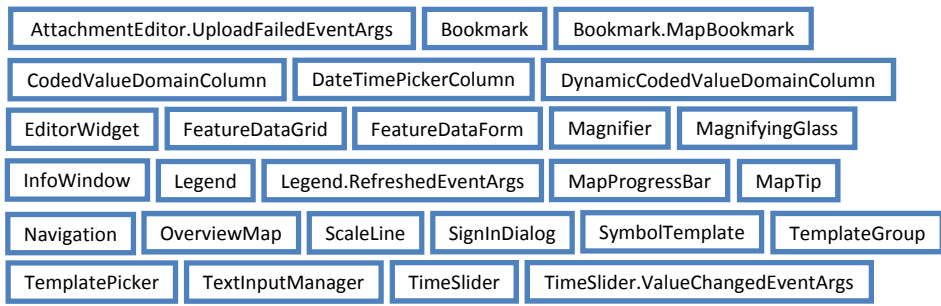

ArcGIS API 3.1 for Silverlight - Overview OMD

Map

Toolkit

Renderers

Symbols

Tasks

Geometry

Security

Primitives

Interfaces

Layers

Graphics

Editing

Behaviors/Actions

Printing