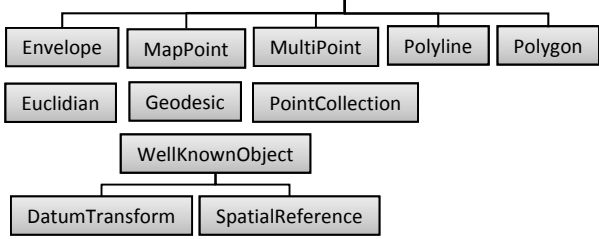

ArcGIS API 3.1 for Silverlight - Overview OMD

Map

Toolkit

Renderers

Symbols

Tasks

Geometry

Security

Primitives

Interfaces

Layers

Graphics

Editing

Behaviors/Actions

Printing