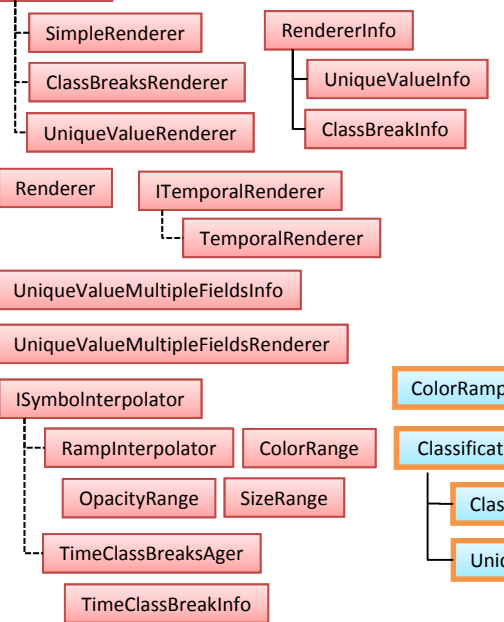

ArcGIS API 3.1 for Silverlight - Overview OMD

Map

Toolkit

Renderers

Symbols

Tasks

Geometry

Security

Primitives

Interfaces

Layers

Graphics

Editing

Behaviors/Actions

Printing