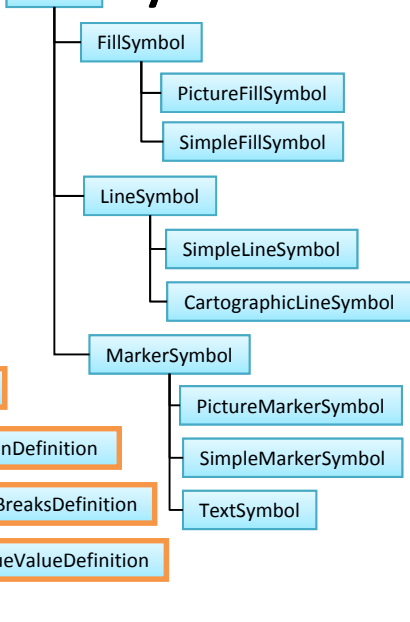

ArcGIS API 3.1 for Silverlight - Overview OMD

Map

Toolkit

Renderers

Symbols

Tasks

Geometry

Security

Primitives

Interfaces

Layers

Graphics

Editing

Behaviors/Actions

Printing