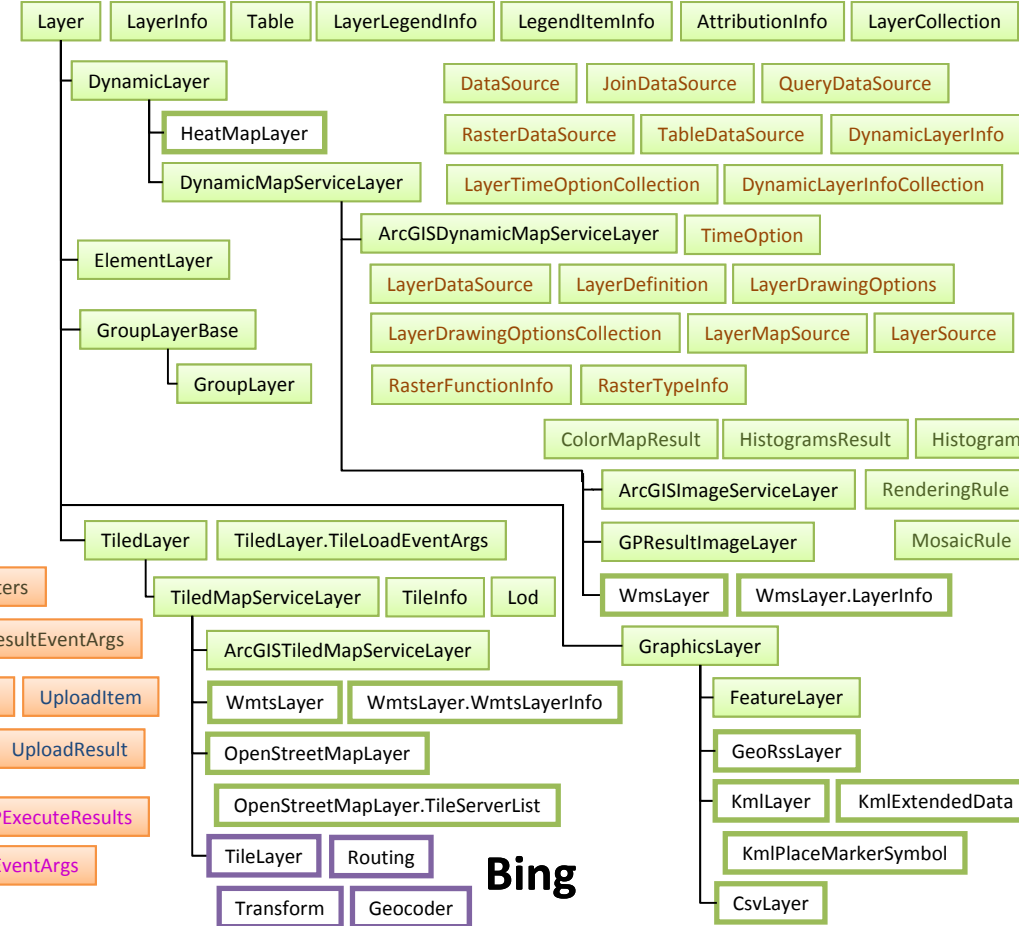

ArcGIS API 3.1 for Silverlight - Overview OMD

Map

Toolkit

Renderers

Symbols

Tasks

Geometry

Security

Primitives

Interfaces

Layers

Graphics

Editing

Behaviors/Actions

Printing