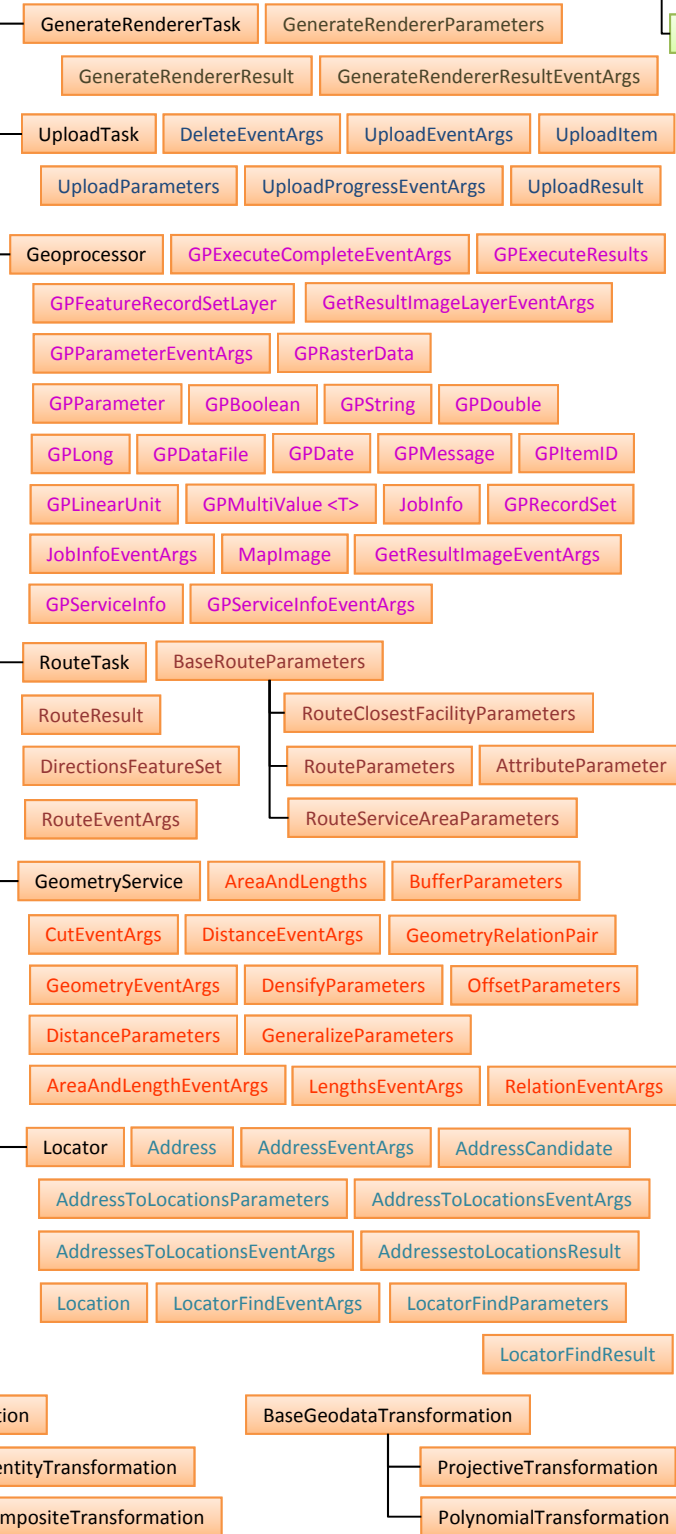

ArcGIS API 3.1 for Silverlight - Overview OMD

Map

Toolkit

Renderers

Symbols

Tasks

Geometry

Security

Primitives

Interfaces

Layers

Graphics

Editing

Behaviors/Actions

Printing