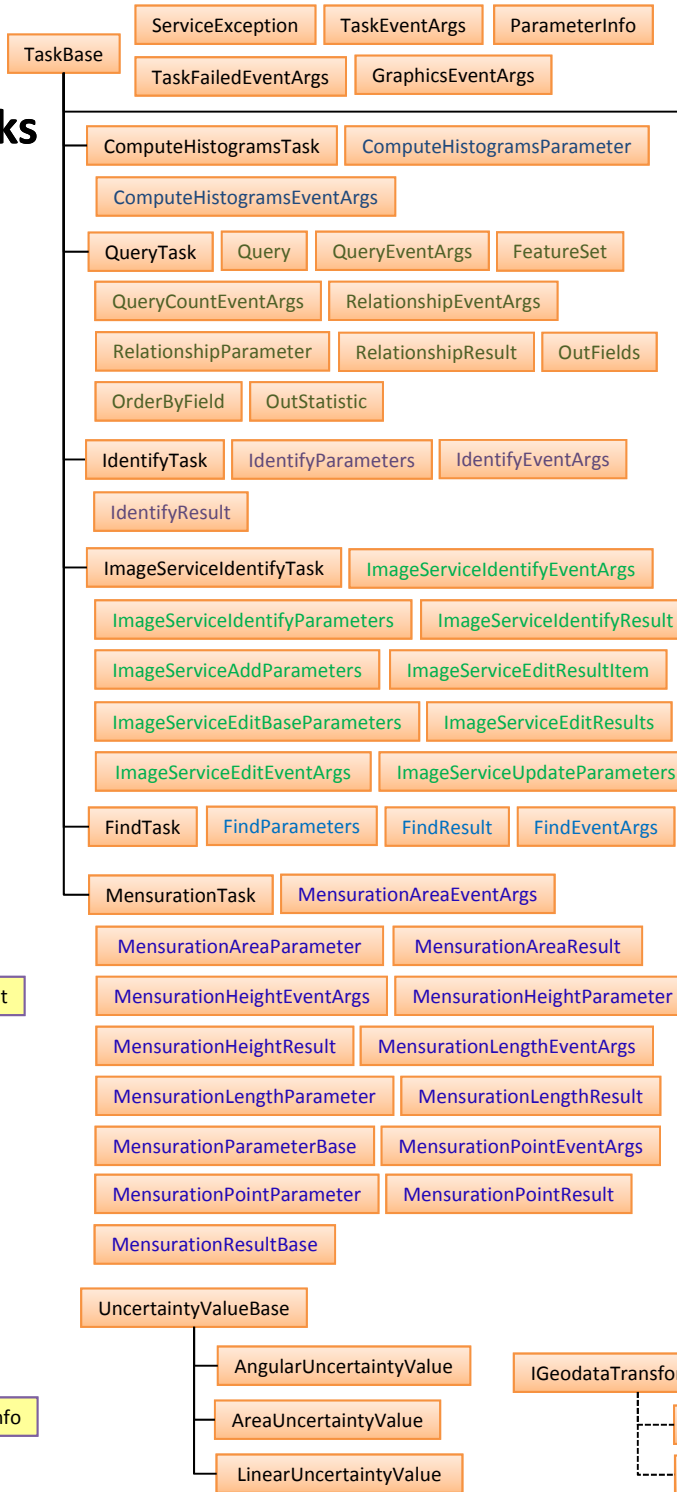

ArcGIS API 3.1 for Silverlight - Overview OMD

Map

Toolkit

Renderers

Symbols

Tasks

Geometry

Security

Primitives

Interfaces

Layers

Graphics

Editing

Behaviors/Actions

Printing